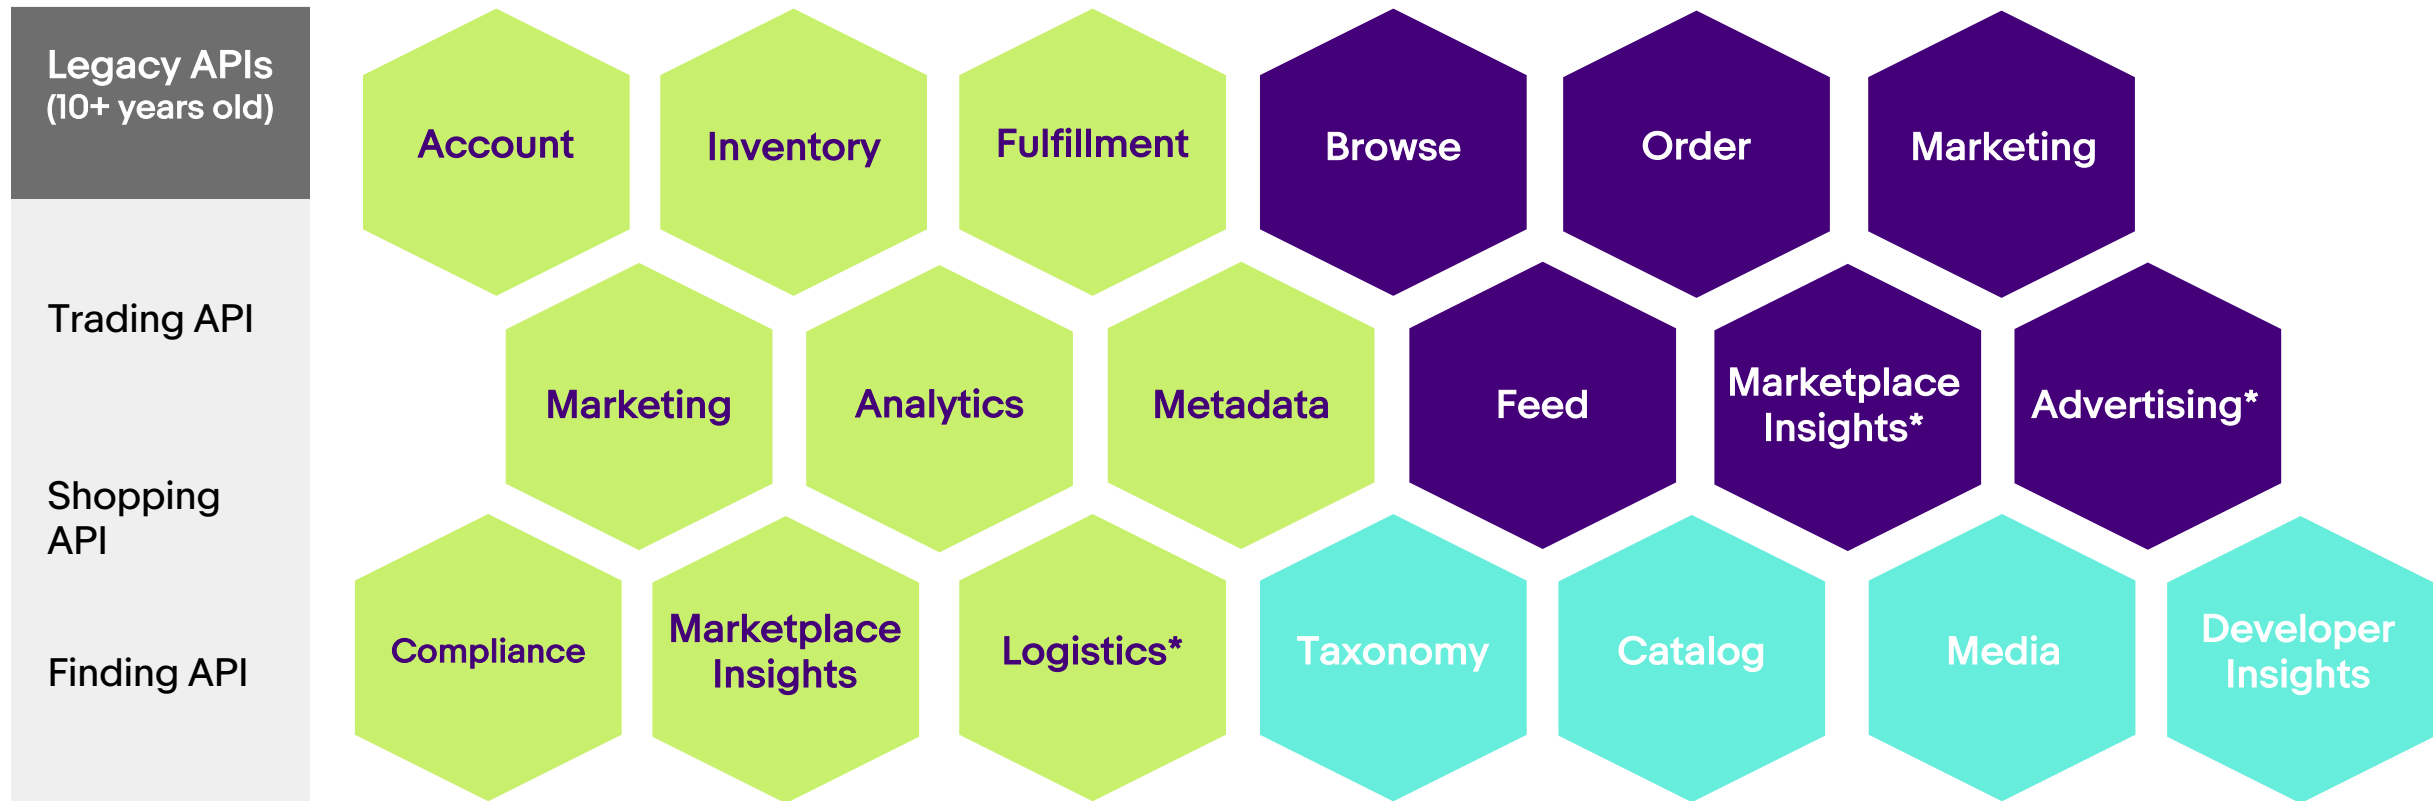

# What's New in Buy APIs

Gail Frederick  
VP Mobile and Developer Ecosystem

June 26, 2019

The eBay logo is displayed in a dark purple color, centered in the bottom right quadrant of the slide. The background of the slide is a dark purple color on the left, transitioning to a light blue color on the right. A vertical bar on the right side is divided into three horizontal sections: a yellow-green top section, a teal middle section, and a dark teal bottom section.

## Legacy APIs

10+ years old: SOAP and XML interface, Auth'n'Auth authentication, ancient semantics

# API Portfolio: 2017

Legacy APIs (10+ years old)
Trading API
Shopping API
Finding API

 Sell  Buy  Commerce

\* Limited Release

# API Portfolio: 2018

 Sell  Buy  Commerce

\* Limited Release