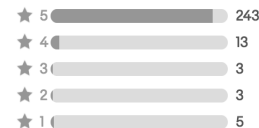

Ratings and Reviews

Write a review

4.8

★★★★★

267 product ratings

Easy to use

Good image quality

Good value

Most relevant reviews

See all 148 reviews

★★★★★

by us_walpo

May 24, 2016

Top favorable review

Amazing Picture Quality Even in Low Light

I wanted to upgrade from the D3200 to the D7200. I am not a professional, but am definitely serious about my hobby. I researched like crazy and it was a no-brainer for me to go with the d7200. Love the built in wi-fi & the fact that I can use it with an app on my phone (Galaxy Note). My main piece of advice is to make sure you are buying your Nikon (whether new or refurbished) from an AUTHORIZED NIKON dealer...if you do not...chances are you are most likely buying a "grey market" camera. (Research white market vs grey market Nikon if you are unsure what I am referring too). I purchased my refurbished D7200 from Adorama camera (they are authorized by Nikon) and received an absolutely perfect camera...it looks like it came right from the factory. The d7200 has a heavy duty feel to it [Read full review](#)

Verified purchase: Yes | Condition: Refurbished